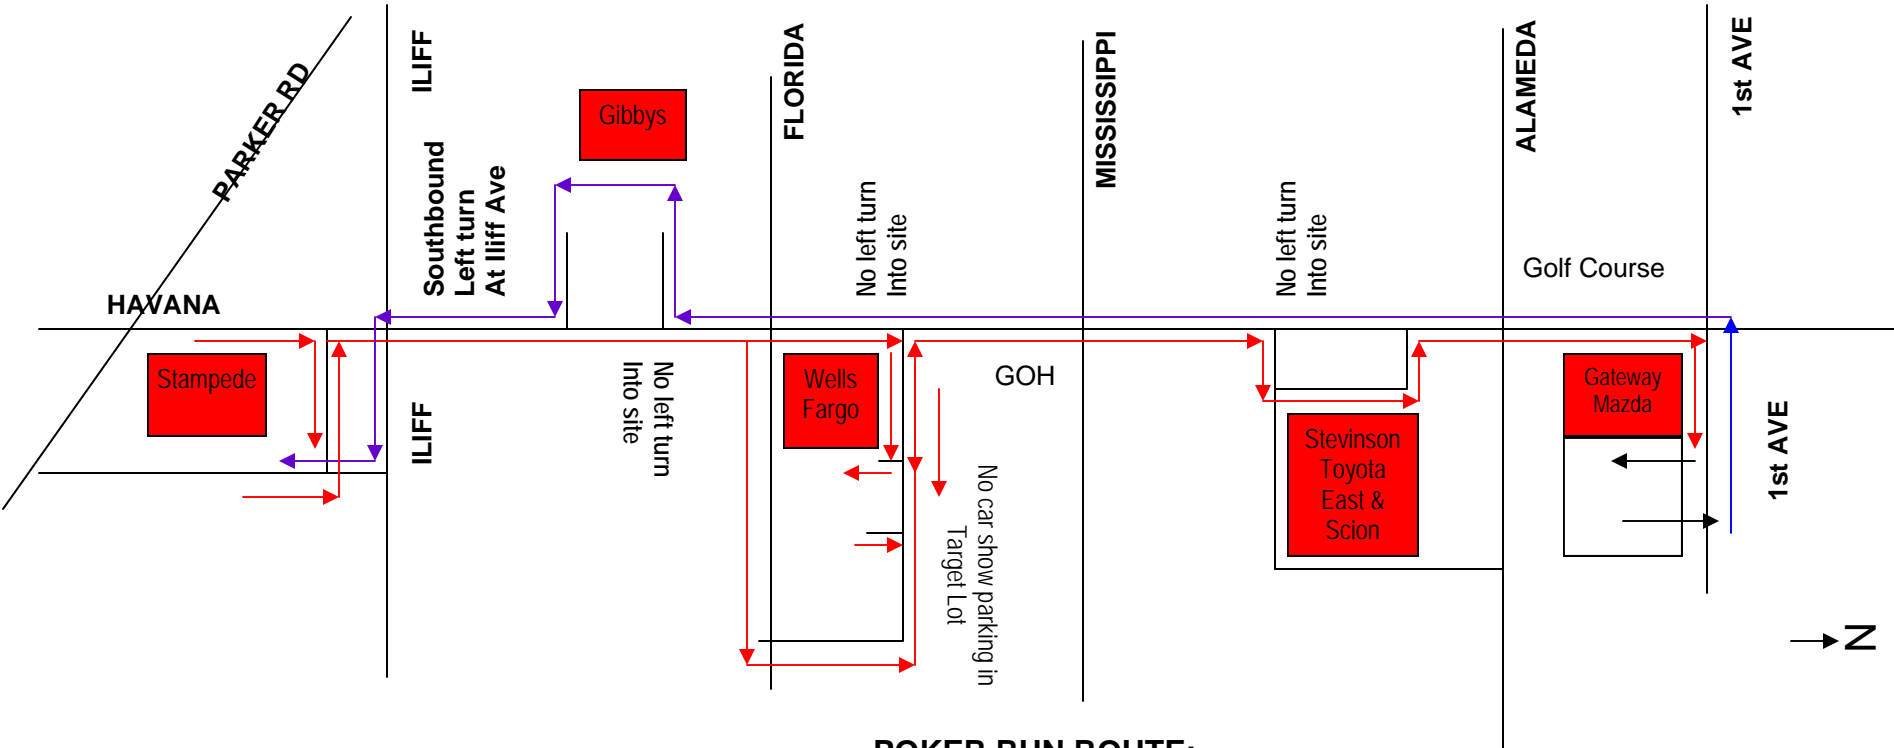

Cruzin' Havana Car Show & Poker Run

Saturday, June 19, 2010
On Havana Street, Parker Road to 1st Avenue

Watch for volunteers with Checkered Flags for directions in and out of the sites

POKER RUN ROUTE:

Start from any festival site (the red boxes)

Northbound traffic, right turns into sites. At 1st Avenue coming out of Gateway Mazda, left at stop light to head back south on Havana to the Gibby's site.

Southbound traffic, turn left at Iliff Avenue to enter Stampede Festival Site

All other festival sites are right turn in, right turn out